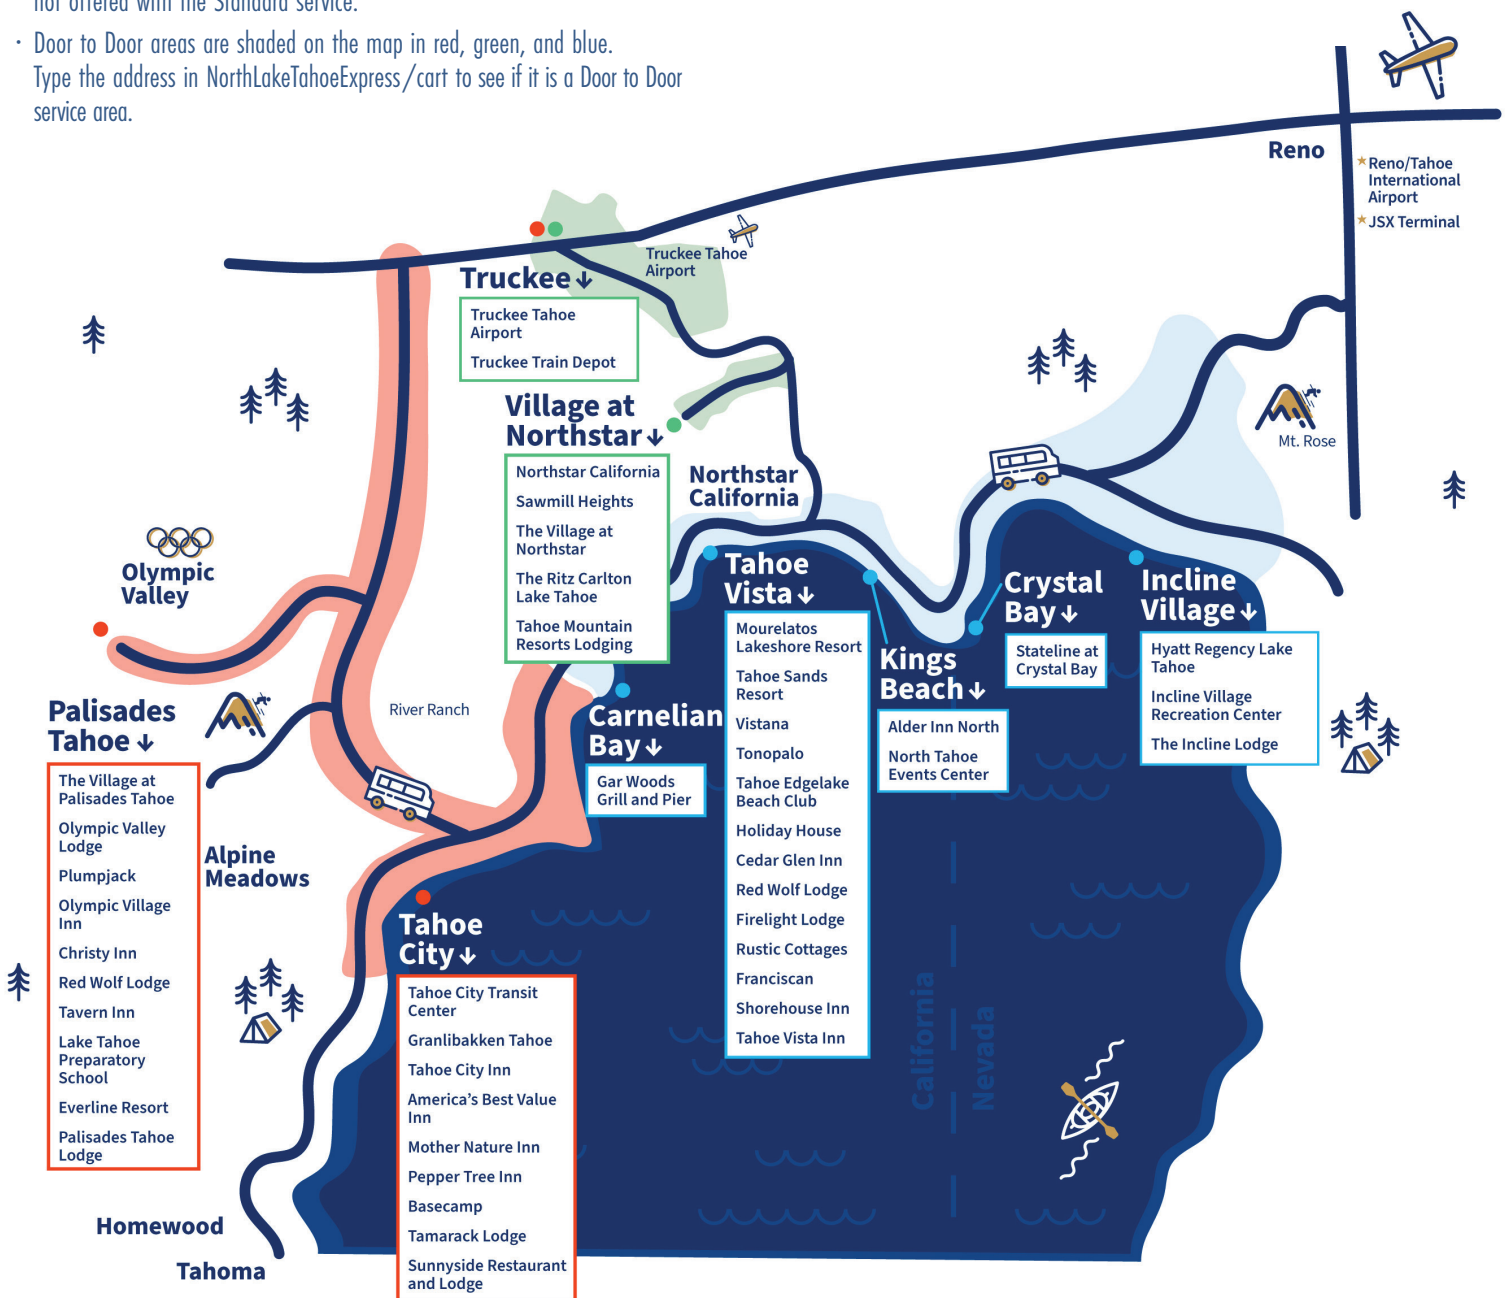

### Standard Service:

- Between the Reno Tahoe International Airport and select stops at lodging properties and transportation hubs.
- Offered at a lower cost than Door to Door service.
- Must reserve for a select stop listed on this flyer.

- **Red Route** – Olympic Valley, Tahoe City, West Shore
- **Green Route** – Truckee, Northstar
- **Blue Route** – Carnelian Bay, Tahoe Vista, Kings Beach, Crystal Bay, Incline Village

- Door-to-Door Zones**
- Red Zone
  - Green Zone
  - Blue Zone

#### FROM AIRPORT

OLYMPIC VALLEY, TAHOE CITY,  
WEST SHORE LAKE TAHOE

10:00am-10:30am  
12:00pm-12:30pm  
3:00pm-3:30pm  
6:30pm-7:00pm  
12:00am-1:30am

#### FROM AIRPORT

CARNELIAN BAY, TAHOE VISTA,  
KINGS BEACH, CRYSTAL BAY,  
INCLINE VILLAGE

10:30am-11:00am  
12:30pm-1:00pm  
3:30pm-4:30pm  
7:30pm-8:00pm